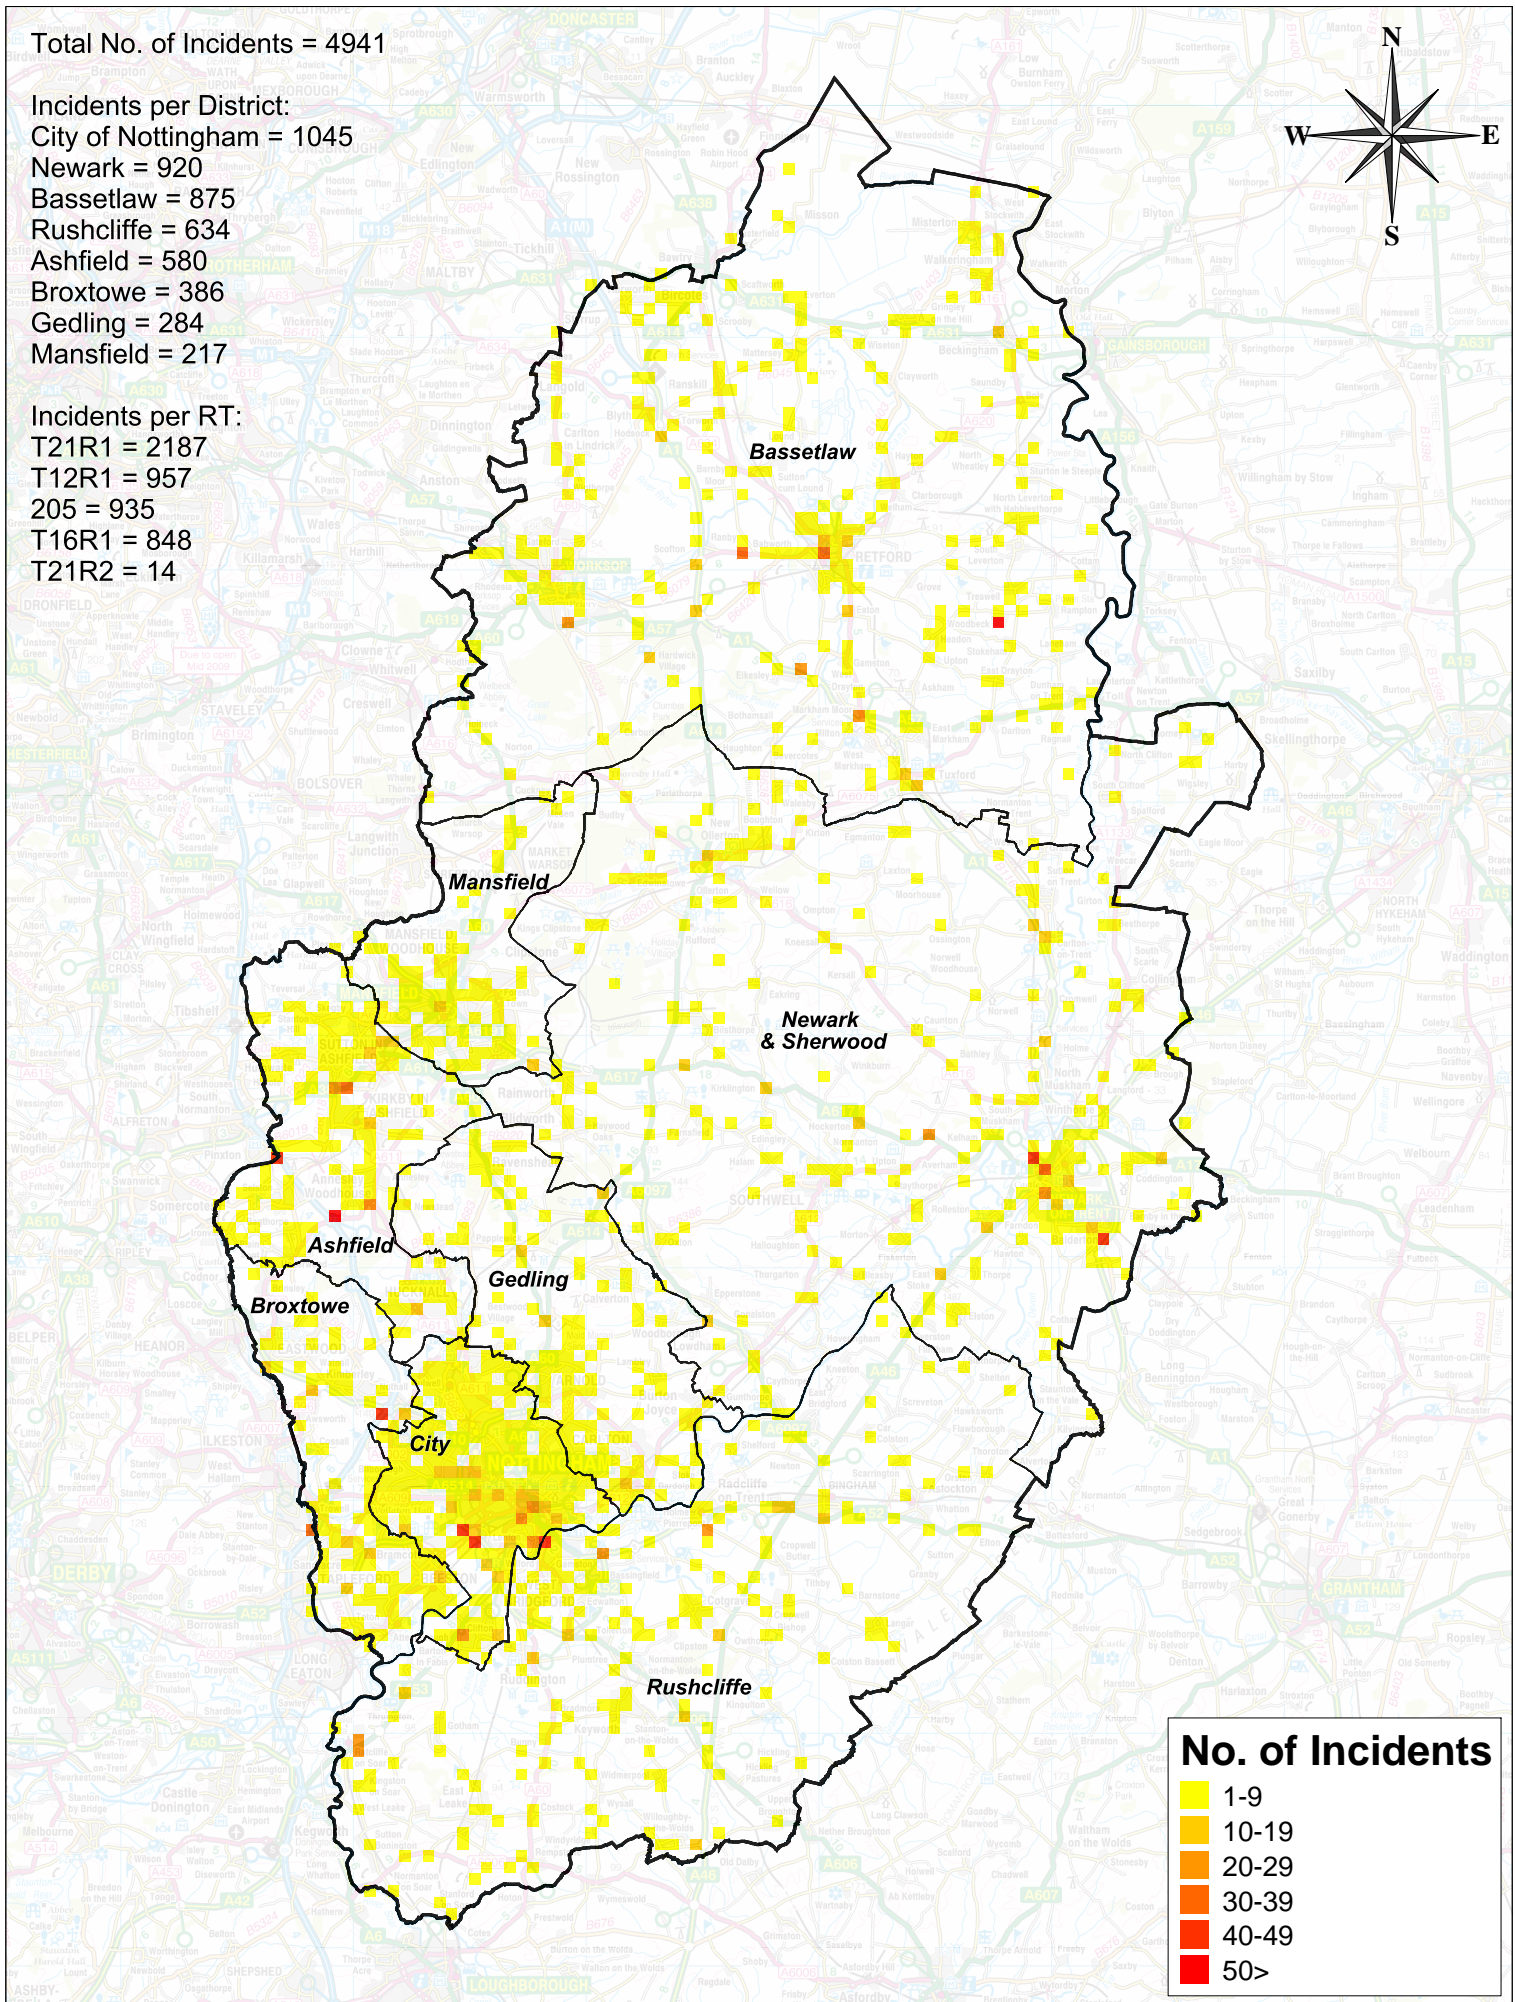

Map 1: All Incidents Where A Rescue Tender Attended 01.01.2000 - 31.12.2008

Total No. of Incidents = 4941

Incidents per District:

- City of Nottingham = 1045
- Newark = 920
- Bassetlaw = 875
- Rushcliffe = 634
- Ashfield = 580
- Broxtowe = 386
- Gedling = 284
- Mansfield = 217

Incidents per RT:

- T21R1 = 2187
- T12R1 = 957
- 205 = 935
- T16R1 = 848
- T21R2 = 14

NOTTINGHAMSHIRE
Fire & Rescue Service
Creating Safer Communities

Ordnance Survey