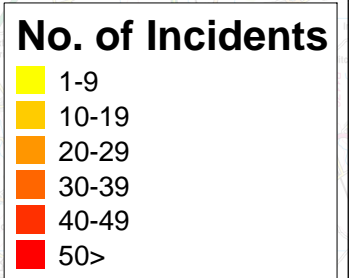

Map 1: All Incidents Where A Rescue Tender Attended 01.01.2000 - 31.12.2008

Total No. of Incidents = 4941

Incidents per District:

- City of Nottingham = 1045
- Newark = 920
- Bassetlaw = 875
- Rushcliffe = 634
- Ashfield = 580
- Broxtowe = 386
- Gedling = 284
- Mansfield = 217

Incidents per RT:

- T21R1 = 2187
- T12R1 = 957
- 205 = 935
- T16R1 = 848
- T21R2 = 14

NOTTINGHAMSHIRE
Fire & Rescue Service
Creating Safer Communities

Ordnance Survey